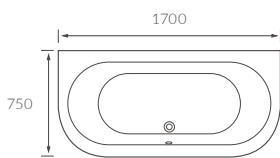

BACK TO WALL BATHS

SYDNEY BACK TO WALL BATH

Capacity 205 litres