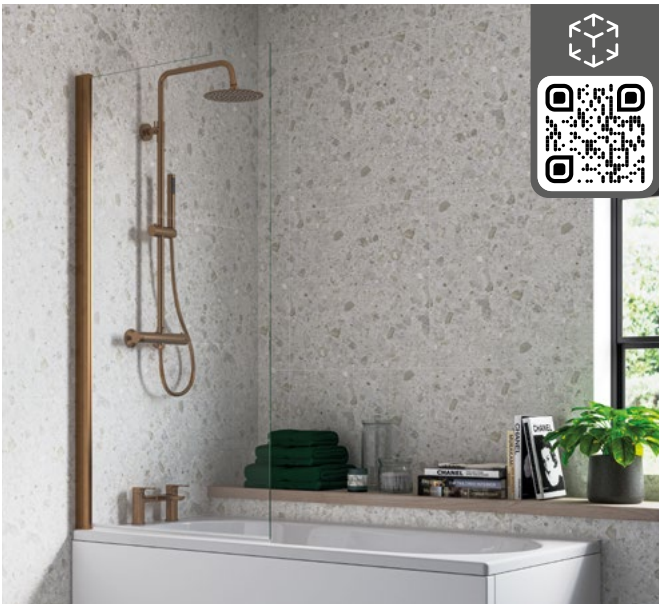

#### SINGLE STRAIGHT BATH SCREEN

Brushed Bronze CLAD108939 **£195**

- 6mm glass
- 1500mm high
- Easy clean glass
- 180° pivot
- Modern square profile