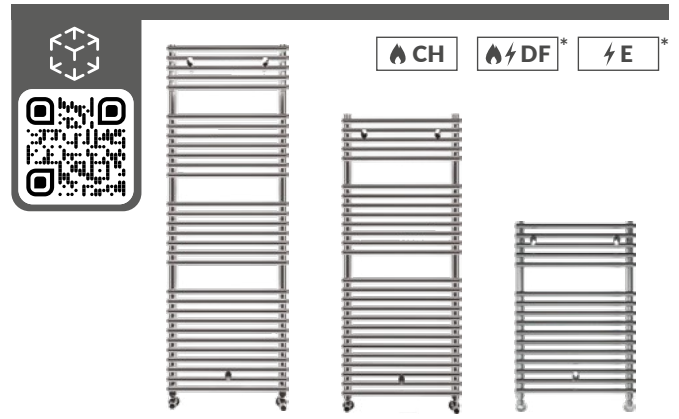

RADIATORS & TOWEL WARMERS

NEO ROUND LADDER

W500 x H730 x D50mm

Chrome	BTU's: 1167	CLAD108538	£225
Black	BTU's: 1689	CLAD108542	£179

W500 x H1190 x D50mm

Chrome	BTU's: 1860	CLAD108539	£286
Black	BTU's: 3153	CLAD108543	£209

W500 x H1450 x D50mm

Chrome	BTU's: 2198	CLAD108540	£332
Black	BTU's: 3153	CLAD108544	£240