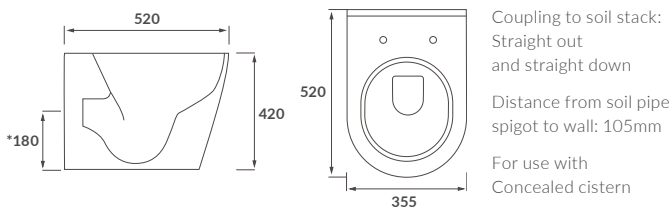

RIMLESS BACK TO WALL PAN