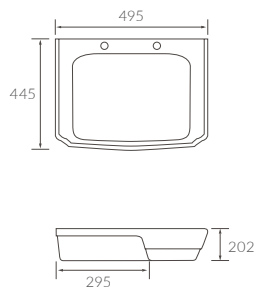

Semi Recessed Basin
495 x 445mm