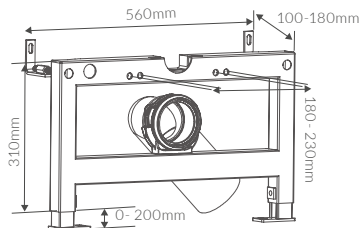

WALL HUNG FRAMES, CONCEALED CISTERNS & FLUSH PLATES

CONCEALED CISTERNS