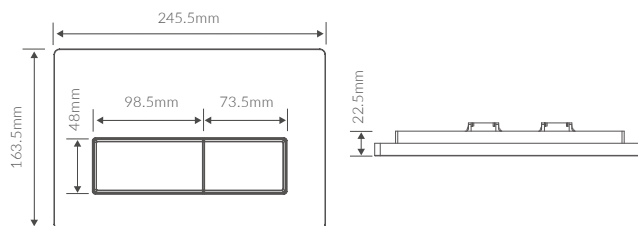

RECTANGLE FLUSH PLATE