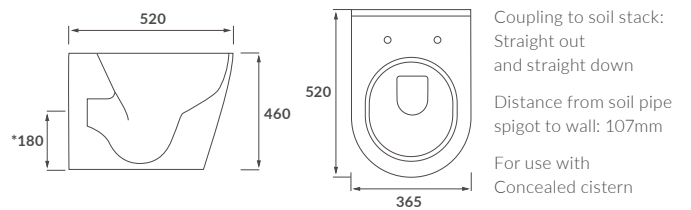

RIMLESS BACK TO WALL PAN COMFORT HEIGHT