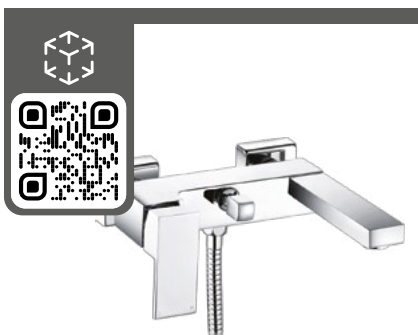

**WALL MOUNTED BATH
/SHOWER MIXER**

Chrome CLAD105737 **£247**
Incl. Hose, handset and bracket, min 2.0 bar