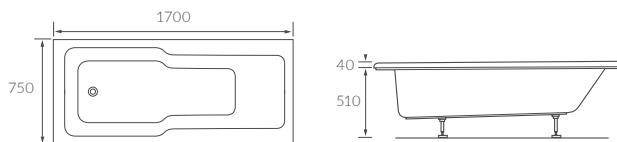

SWAN BATH

Capacity 190 litres