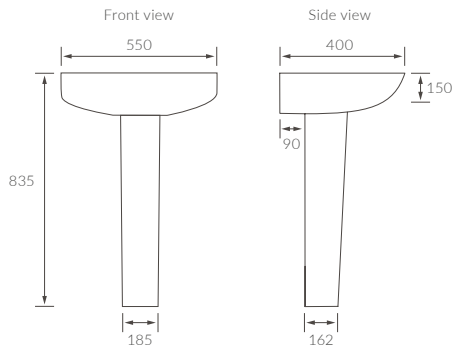

# AVA

**BASIN WITH FULL PEDESTAL**

550 x 400mm

**BASIN WITH SEMI PEDESTAL**

550 x 400mm

**BASIN WITH FULL PEDESTAL**

450 x 400mm

**BASIN WITH SEMI PEDESTAL**