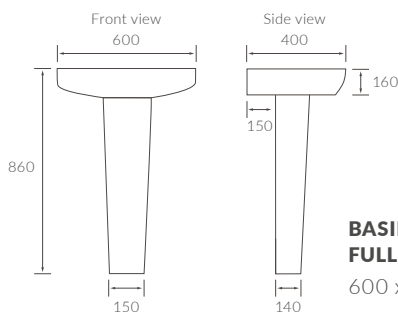

LYDIA

BASIN WITH FULL PEDESTAL
600 x 400mm