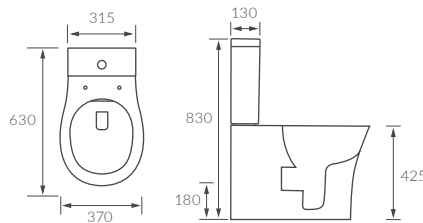

FULLY SHROUDED PAN AND CISTERN

Fully Shrouded

Coupling to soil stack:
Straight out and straight down

Distance from soil pipe spigot to wall: 194mm

Cistern inlet position: Right