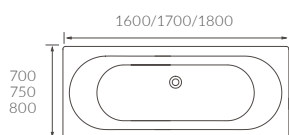

CALGARY LUXURY DOUBLE END BATH

Capacity 1600 x 750 - 180 litres, 1700 x 700 - 180 litres,

1700 x 750 - 190 litres, 1800 x 800 - 210 litres