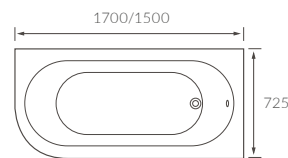

Right hand option shown