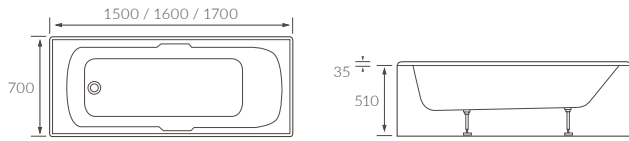

SINGLE END BATHS

BRANTFORD SINGLE END BATH

Capacity 1500mm - 160 litres, 1600mm - 170 litres, 1700mm - 190 litres