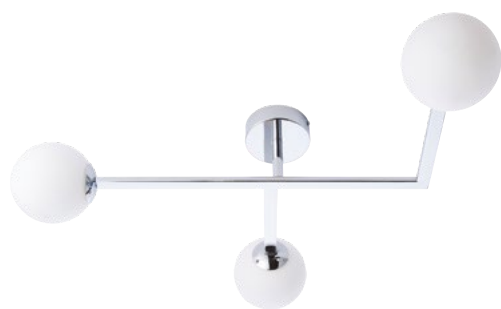

SPHERE CHROME CEILING LIGHT

Chrome Ceiling Light CLAD106305 **£175**

- Polished chrome with matt white glass shades
- Semi flush design
- Dimmable
- IP44 suitable for use in bathroom zone 2
- Perfect for use with G9 LED lamps (not included)