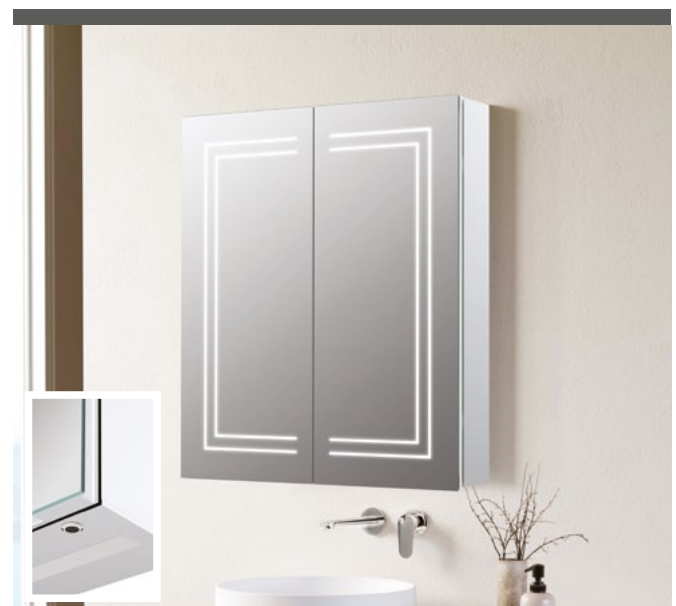

FRAME 2 DOOR CABINET

W600 x H700 x D135mm

CLAD106300

£595

- Front lit LED light strips • Soft close hinges
- Double sided mirrors • Infrared sensor • Demister pad
- Charging socket • IP44 rated • Cool lighting (6500k)
- 2 internal adjustable glass shelves
- 2 year guarantee