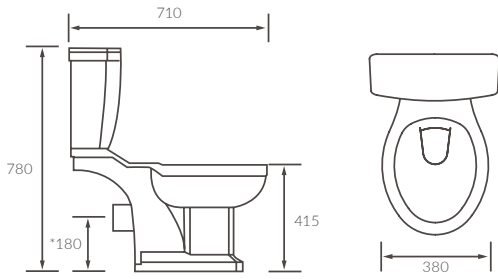

IRIS

Coupling to soil stack: Straight out, straight down, Left or Right
Distance from soil pipe spigot to wall: 130mm
Cistern inlet position: Left

CLOSE COUPLED PAN AND CISTERN