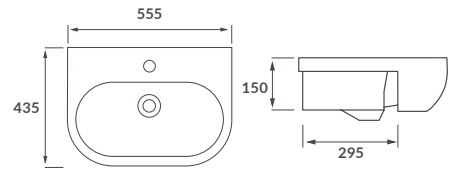

# QUANTRO

**BASIN WITH FULL PEDESTAL**  
555 x 430mm

**BASIN WITH SEMI PEDESTAL**  
555 x 430mm

**SEMI RECESSED BASIN**  
555 x 435mm

**RIMLESS CLOSE COUPLED PAN AND CISTERN FULLY SHROUDED**

**RIMLESS CLOSE COUPLED PAN AND CISTERN FULLY SHROUDED COMFORT HEIGHT**