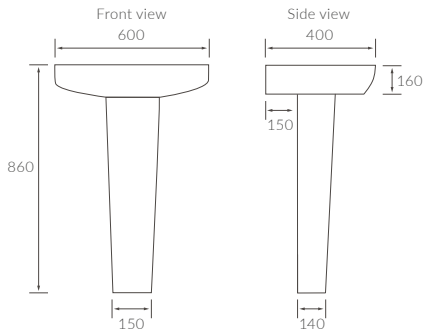

MIA

BASIN WITH FULL PEDESTAL
600 x 400mm