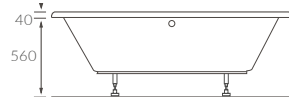

BACK TO WALL BATHS

SYDNEY BACK TO WALL BATH

Capacity 205 litres