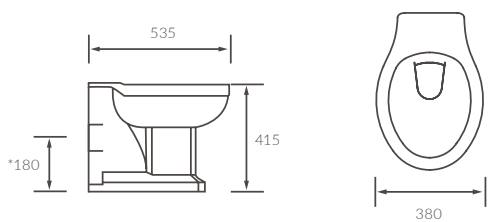

Coupling to soil stack: Straight out and straight down
Distance from soil pipe spigot to wall: 100mm
For use with concealed cistern

BACK TO WALL PAN