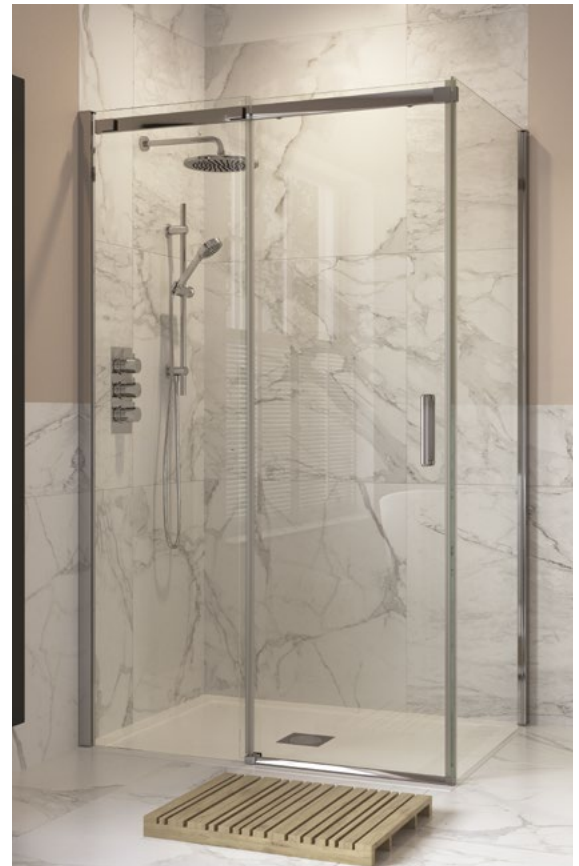

AMBER 8MM

SLIDING DOOR			True wall adjustments (min/max mm)		Door Opening (mm)
			Corner Application	Recess Application	
1000mm	CLAD103386	£492	970 - 990	972 - 992	370
1100mm	CLAD103387	£562	1070 - 1090	1072 - 1092	420
1200mm	CLAD3829	£602	1170 - 1190	1172 - 1192	480
1400mm	CLAD3830	£737	1370 - 1390	1379 - 1392	580
1500mm	CLAD103388	£783	1470 - 1490	1472 - 1492	600
1700mm	CLAD3831	£805	1670 - 1690	1672 - 1692	615

OPTIONAL SIDE PANEL FOR SLIDING DOOR			
700mm	CLAD3833	£307	675 - 695
760mm	CLAD3834	£289	735 - 755
800mm	CLAD3835	£327	775 - 795
900mm	CLAD3836	£347	875 - 895

WETROOM
COMPATIBLE

ADJUSTMENT FOR
OUT OF TRUE WALLS

EASY CLEAN
GLASS TREATMENT

APPROVED