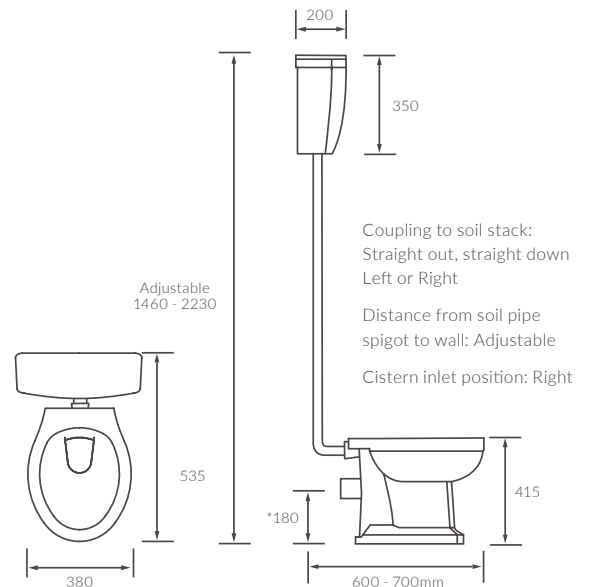

Coupling to soil stack: Straight out, straight down Left or Right
Distance from soil pipe spigot to wall: Adjustable
Cistern inlet position: Right

HIGH LEVEL PAN AND CISTERN