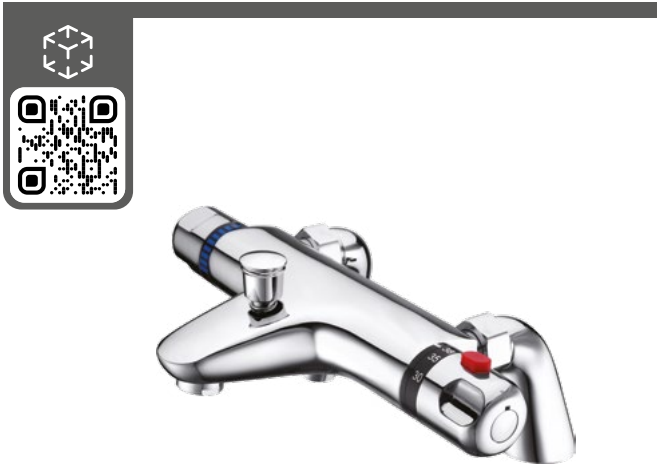

THERMOSTATIC MIXER VALVE

DECK MOUNTED THERMOSTATIC BATH SHOWER MIXER VALVE

Chrome CLAD105825 **£190**

Minimum pressure 0.5 bar