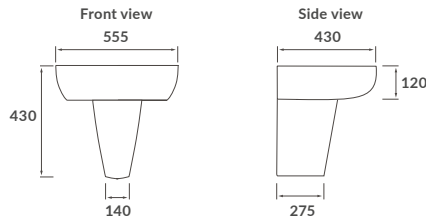

# QUANTRO

**BASIN WITH FULL PEDESTAL**  
555 x 430mm

**BASIN WITH SEMI PEDESTAL**  
555 x 430mm

**SEMI RECESSED BASIN**  
555 x 435mm

**RIMLESS CLOSE COUPLED PAN AND CISTERN FULLY SHROUDED**

**RIMLESS CLOSE COUPLED PAN AND CISTERN FULLY SHROUDED COMFORT HEIGHT**