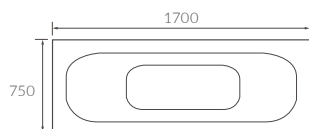

DOUBLE END BATHS

TORONTO LUXURY DOUBLE END BATH

Capacity 225 litres