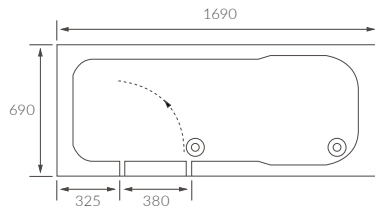

### 1690 X 690MM WALK IN EASY ACCESS BATH

Capacity 200 litres