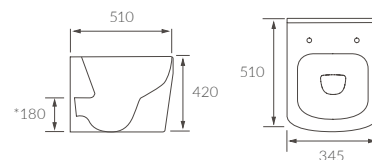

BACK TO WALL PAN SHORT PROJECTION

Back to Wall Pan Coupling to soil stack:
Straight out and straight down
Distance from soil pipe spigot to wall: 105mm
For use with concealed cistern