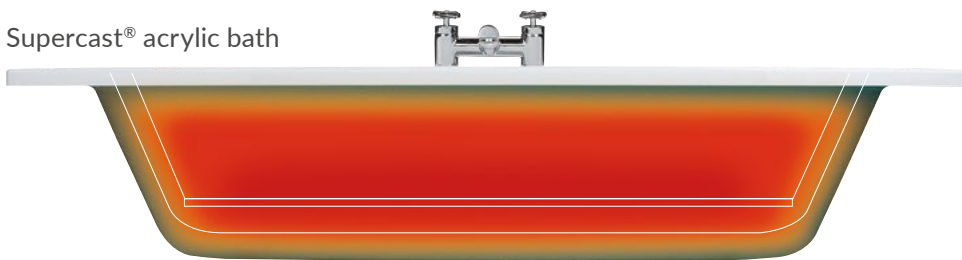

Supercast® acrylic bath

Super strong

Supercast® reinforcement process results in a strong, hard-wearing bath

Increases insulation

Keeps your bath water hotter for longer

Warm to the touch

Natural high gloss finish is smooth and easy to clean