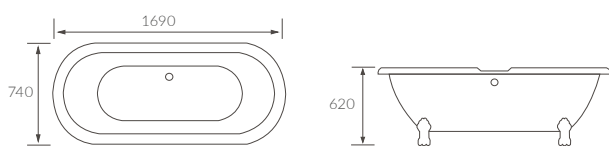

AVALON DOUBLE END BATH

Capacity 170 litres