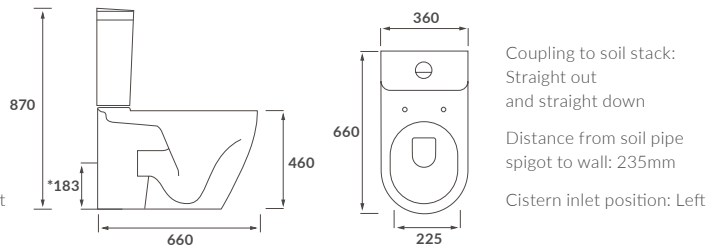

# QUANTRO

**BASIN WITH FULL PEDESTAL**  
555 x 430mm

**BASIN WITH SEMI PEDESTAL**  
555 x 430mm

**SEMI RECESSED BASIN**  
555 x 435mm

**RIMLESS CLOSE COUPLED PAN AND CISTERN FULLY SHROUDED**

**RIMLESS CLOSE COUPLED PAN AND CISTERN FULLY SHROUDED COMFORT HEIGHT**