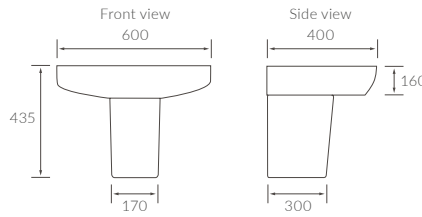

BASIN WITH SEMI PEDESTAL
600 x 400mm