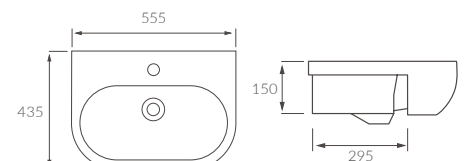

SEMI RECESSED BASIN
555 x 435mm