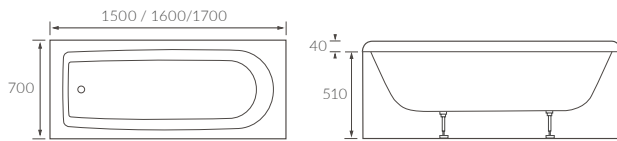

CALGARY SINGLE END BATH

Capacity 1500 x 700mm - 160 litres, 1600 x 700mm - 170 litres,
1700 x 700mm - 180 litres