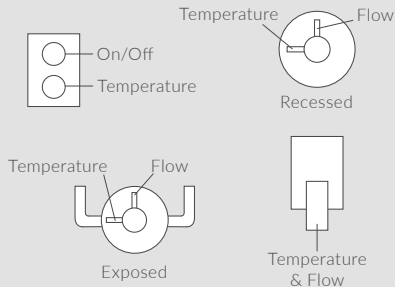

5 YEAR GUARANTEE
on all mixer showers*

Which shower valve to select...

Single outlet

Operates a single outlet only such as a slide rail kit OR a fixed showerhead.