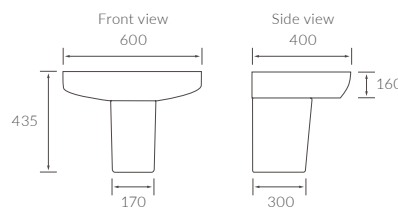

BASIN WITH FULL PEDESTAL
600 x 400mm

BASIN WITH SEMI PEDESTAL
600 x 400mm