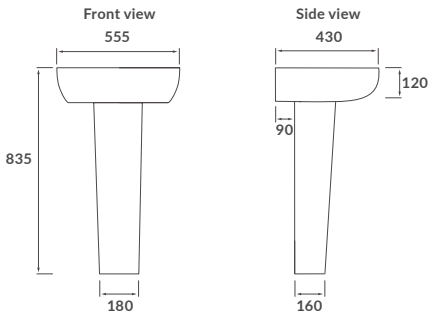

# QUANTRO

**BASIN WITH FULL PEDESTAL**  
555 x 430mm

**BASIN WITH SEMI PEDESTAL**  
555 x 430mm

**SEMI RECESSED BASIN**  
555 x 435mm

**RIMLESS CLOSE COUPLED PAN AND CISTERN FULLY SHROUDED**

**RIMLESS CLOSE COUPLED PAN AND CISTERN FULLY SHROUDED COMFORT HEIGHT**