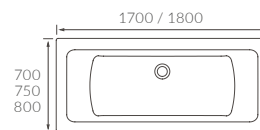

WILLOW LUXURY DOUBLE END BATH

Capacity 1700 x 700 - 205 litres, 1700 x 750 - 215 litres,

1700 x 800 - 225 litres, 1800 x 800 - 235 litres