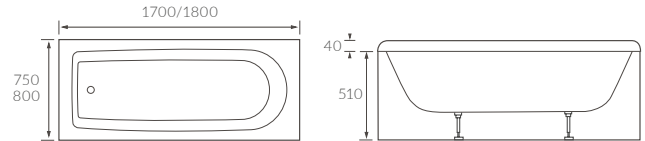

CALGARY SINGLE END BATH

Capacity 1700 x 750mm 180 litres, 1700 x 800mm - 190 litres,
1800 x 800mm 200 litres