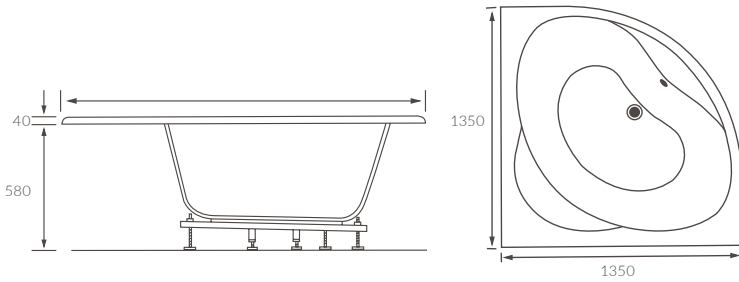

LEVEL CORNER BATH

Capacity 390 litres