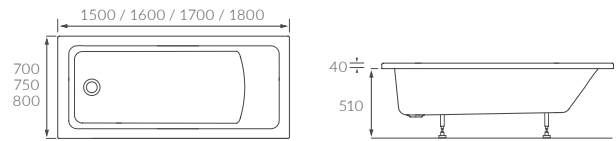

WILLOW SINGLE END BATH

Capacity 1500 x 700mm - 170 litres, 1600 x 700mm - 185 litres,
1700 x 700mm - 200 litres, 1700 x 750mm - 210 litres,
1800 x 800mm - 225 litres