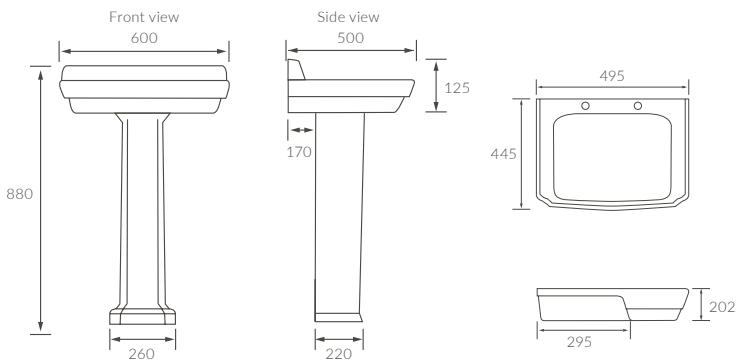

Semi Recessed Basin
495 x 445mm

Basin with Full Pedestal
600 x 500mm