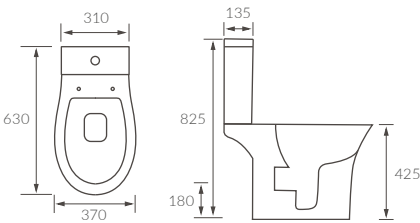

ARIA

CLOSE COUPLED PAN AND CISTERN

Open back

Coupling to soil stack:
Straight out and straight down

Distance from soil pipe spigot to wall: 194mm

Cistern inlet position: Right