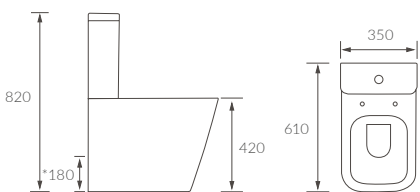

CLOSE COUPLED WC RIMLESS FULLY SHROUDED SHORT PROJECTION

Coupling to soil stack:
Straight out
and straight down
Distance from soil pipe
spigot to wall: 205mm
Cistern inlet position:
Left