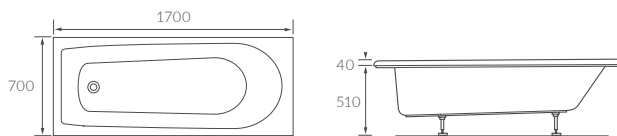

LANGLEY SINGLE END BATH

Capacity 180 litres