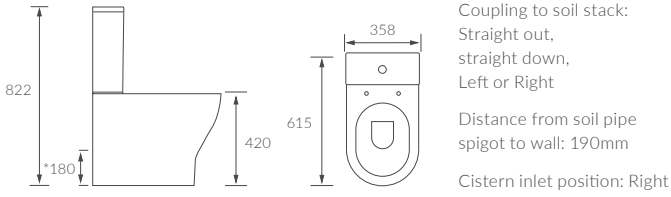

RIMLESS CLOSE COUPLED PAN AND CISTERN FULLY SHROUDED

ROSA

Coupling to soil stack:
Straight out,
straight down,
Left or Right

Distance from soil pipe
spigot to wall: 190mm

Cistern inlet position: Right