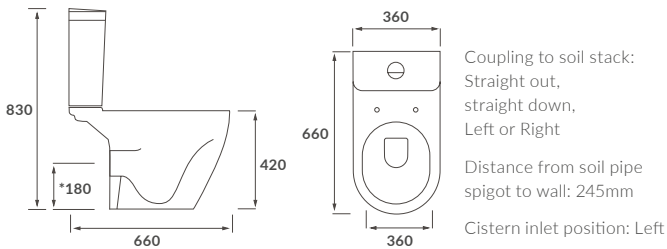

# QUANTRO

**BASIN WITH FULL PEDESTAL**  
555 x 430mm

**BASIN WITH SEMI PEDESTAL**  
555 x 430mm

**SEMI RECESSED BASIN**  
555 x 435mm

**RIMLESS CLOSE COUPLED PAN AND CISTERN FULLY SHROUDED**

**RIMLESS CLOSE COUPLED PAN AND CISTERN FULLY SHROUDED COMFORT HEIGHT**