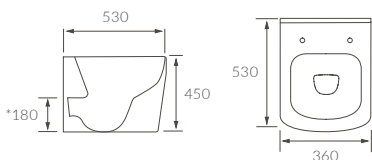

BACK TO WALL PAN COMFORT HEIGHT

Back to Wall Pan Coupling to soil stack:
Straight out and straight down
Distance from soil pipe spigot to wall: 95mm
For use with concealed cistern