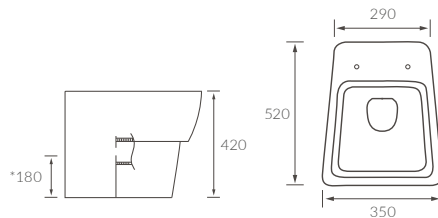

BACK TO WALL PAN

Coupling to soil stack: Straight out and straight down
Distance from soil pipe spigot to wall: 25mm
For use with concealed cistern
Not compatible with Iona WC unit