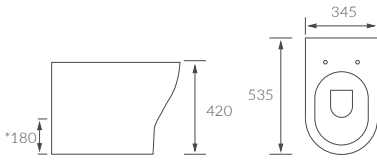

RIMLESS BACK TO WALL PAN

Coupling to soil stack: Straight out and straight down

Distance from soil pipe spigot to wall: 105mm

For use with Concealed cistern