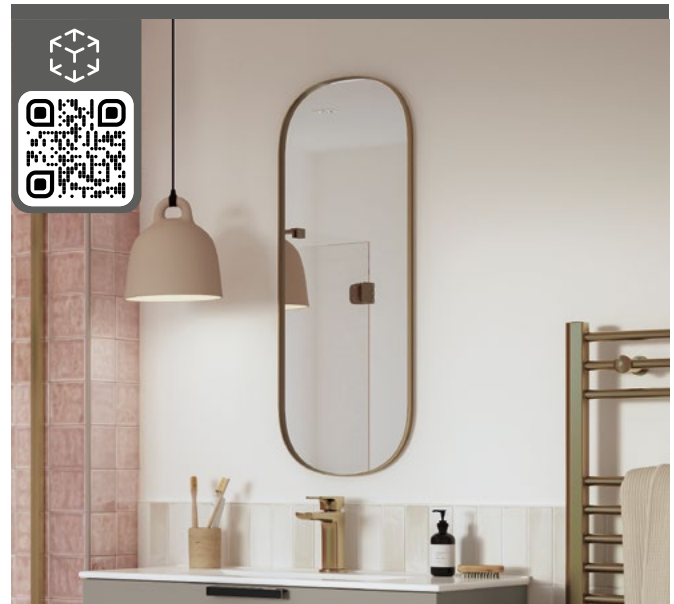

MISO OBLONG MIRROR

W400 x H800 x D20mm		
Matt Black	CLAD106266	£190
Brushed Brass	CLAD106265	£200
Brushed Bronze	CLAD109006	£200