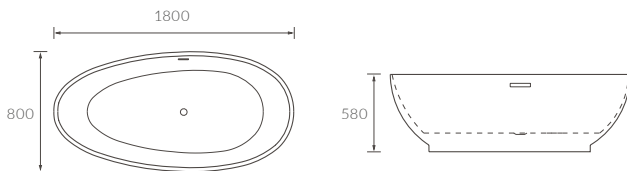

ZARIA FLOORSTANDING BATH

Capacity 207 litres