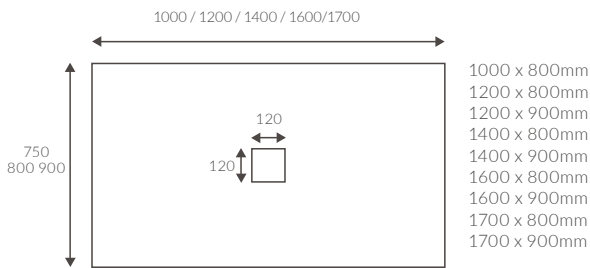

SLATE GREY TRAYS 25MM HIGH

RECTANGULAR TRAYS