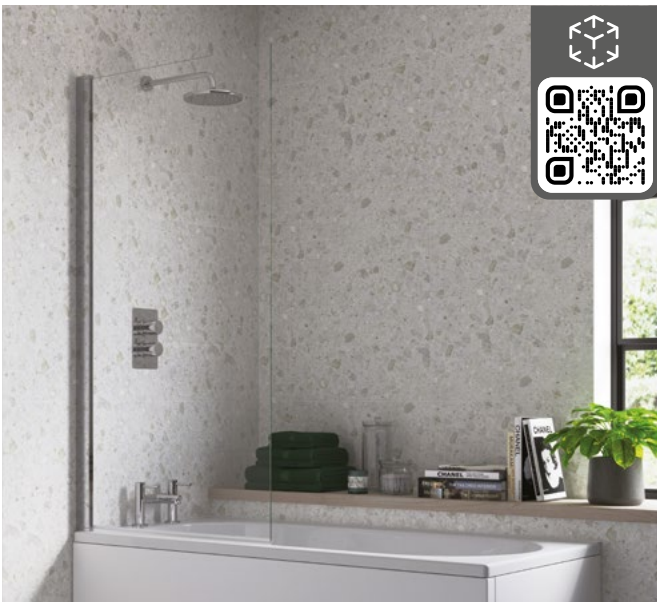

SINGLE STRAIGHT BATH SCREEN

Glass CLAD3769 **£175**

- 6mm glass
- 1500mm high
- Easy clean glass
- 180° pivot
- Modern square profile