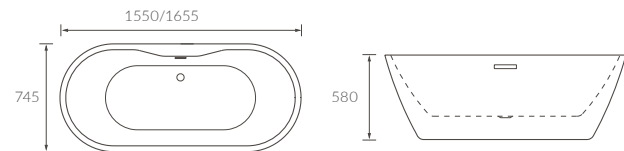

AIMEE FLOORSTANDING BATH

Capacity 1550 x 745 x 580mm - 200 litres
Capacity 1655 x 745 x 580mm - 220 litres