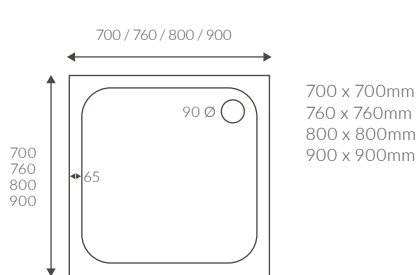

LOW PROFILE TRAYS 45MM HIGH

LOW PROFILE SQUARE TRAYS