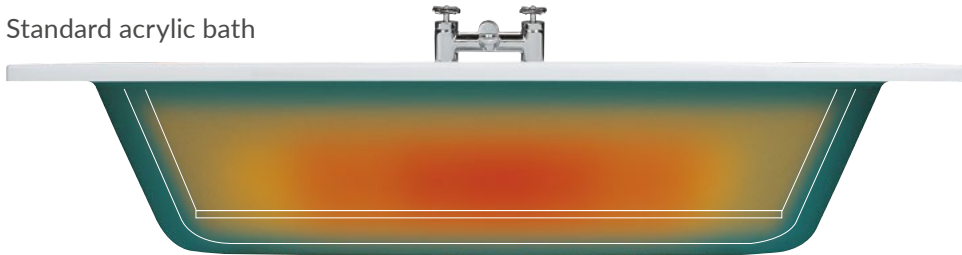

30 YEAR GUARANTEE
on all Supercast® Baths

SUPERCAS® BATHS

What is Supercast®? Strength and beauty combined

Supercast® is a substantial reinforcement process for an acrylic bath.

This reinforcement process results in each bath being incredibly strong and hard-wearing. This gives you the reminiscent assurance of an old cast iron bath with the natural warmth and quality acrylic has.

Acrylic's unique properties make it ideal for manufacturing baths. Acrylic allows itself to be moulded into many shapes giving many possibilities for varied designs, an attribute that enables baths to be manufactured with design and function working in harmony. The natural gloss is cast all the way through the acrylic resulting in a product that is smooth and ever so easy to clean.

The intensive reinforcement processes and final (grey) 'flow coat' jacket to the entire underside of the bath adds strength and insulating properties. This keeps your bath water hotter for longer!

Standard acrylic bath