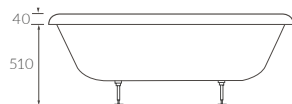

DOUBLE END BATHS

TORONTO LUXURY DOUBLE END BATH

Capacity 225 litres