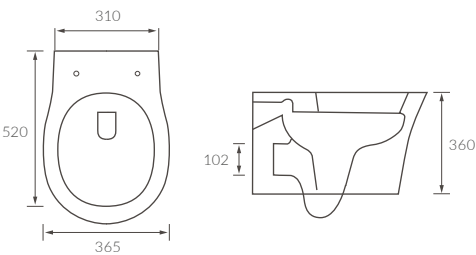

WALL HUNG PAN

Coupling to soil stack: Straight out and straight down

Distance from soil pipe spigot to wall: 75mm

For use with concealed cistern