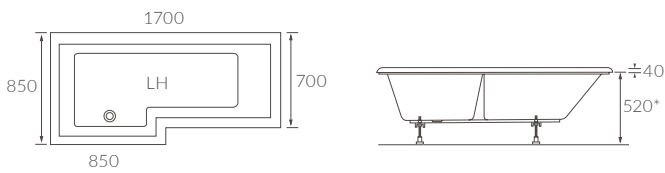

SHOWER BATHS

WILLOW 1700 L SHAPE SHOWER BATH LH AND RH

Overall height including screen 2050mm. Capacity 180 litres

*520mm with acrylic panel, 480mm with wood panel