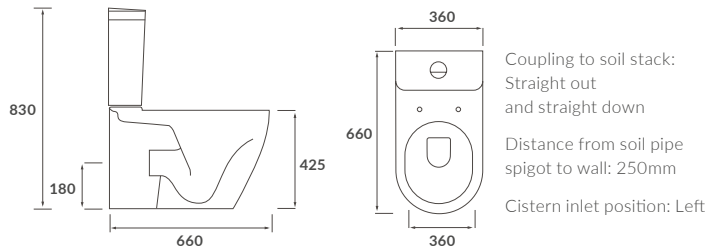

CLOSE COUPLED PAN AND CISTERN FULLY SHROUDED