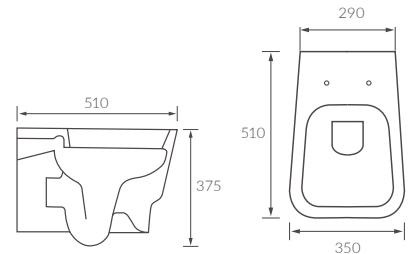

SEMI RECESSED BASIN
495 x 415mm

WALL HUNG PAN

Coupling to soil stack: Straight out and straight down
Distance from soil pipe spigot to wall: 85mm
For use with concealed cistern