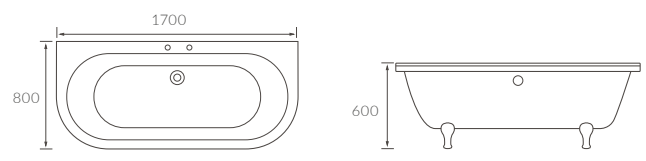

FAYE BATH

Capacity 182 litres