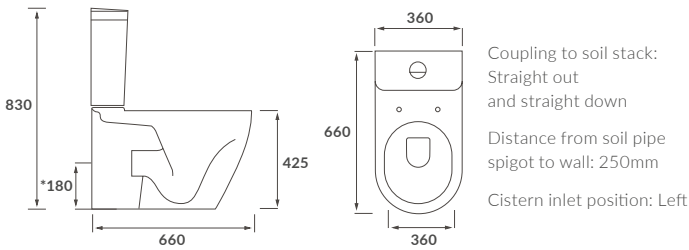

# QUANTRO

**BASIN WITH FULL PEDESTAL**  
555 x 430mm

**BASIN WITH SEMI PEDESTAL**  
555 x 430mm

**SEMI RECESSED BASIN**  
555 x 435mm

**RIMLESS CLOSE COUPLED PAN AND CISTERN FULLY SHROUDED**

**RIMLESS CLOSE COUPLED PAN AND CISTERN FULLY SHROUDED COMFORT HEIGHT**