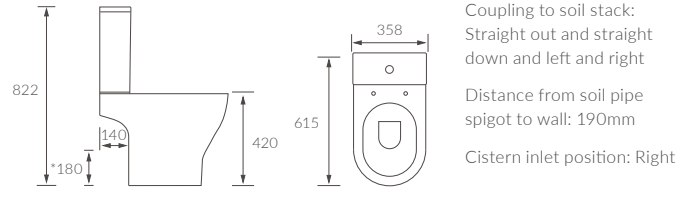

Coupling to soil stack:
Straight out and straight
down and left and right

Distance from soil pipe
spigot to wall: 190mm

Cistern inlet position: Right

RIMLESS CLOSE COUPLED PAN AND CISTERN OPEN BACK