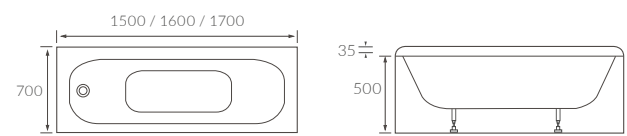

CRANBROOK STEEL SINGLE END BATH

Capacity 1500mm - 131 litres, 1600mm - 142 litres, 1700mm - 162 litres