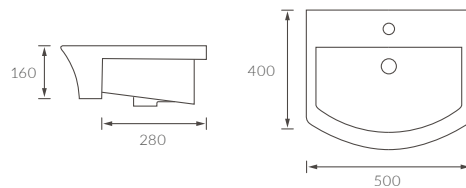

SEMI RECESSED BASIN
500 x 400mm