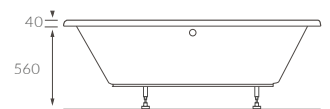

PERTH BACK TO WALL BATH

Capacity 1695 x 745mm - 195 litres

Capacity 1500 x 745mm - 165 litres