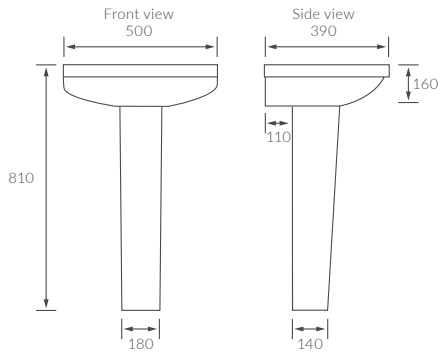

ALICE

BASIN WITH FULL PEDESTAL
500 x 390mm