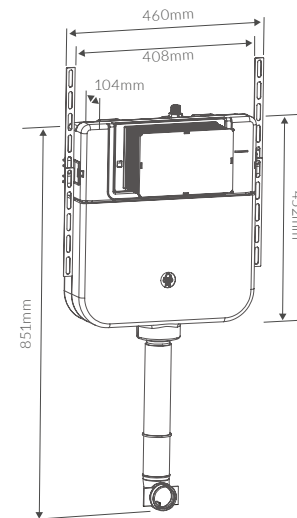

WALL HUNG WC FRAME
Incl. Cistern