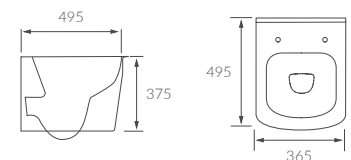

WALL HUNG PAN

Coupling to soil stack: Straight out
Distance from soil pipe spigot to wall: 60mm