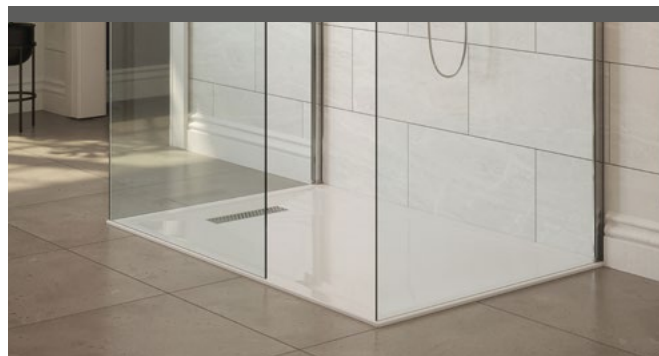

LINEAR SHOWER TRAY

H25mm

1000 x 800mm	CLAD106229	£408
1100 x 800mm	CLAD106230	£430
1200 x 800mm	CLAD106231	£449
1200 x 900mm	CLAD106232	£467
1400 x 800mm	CLAD106233	£658
1400 x 900mm	CLAD106234	£669
1500 x 800mm	CLAD106235	£666
1600 x 800mm	CLAD106236	£691
1700 x 700mm	CLAD106237	£712
1700 x 800mm	CLAD106238	£719
Optional Black Waste	CLAD108535	£61
Optional Brushed Brass Waste	CLAD108536	£106
Optional Brushed Bronze Waste	CLAD108972	£106

- Designed & made in the UK • 25mm high, 100% natural stone resin
- Rectangular 75x297mm stainless steel flush fitting waste cover (full load bearing) • Includes high flow self cleaning vortex waste
- Lifetime guarantee