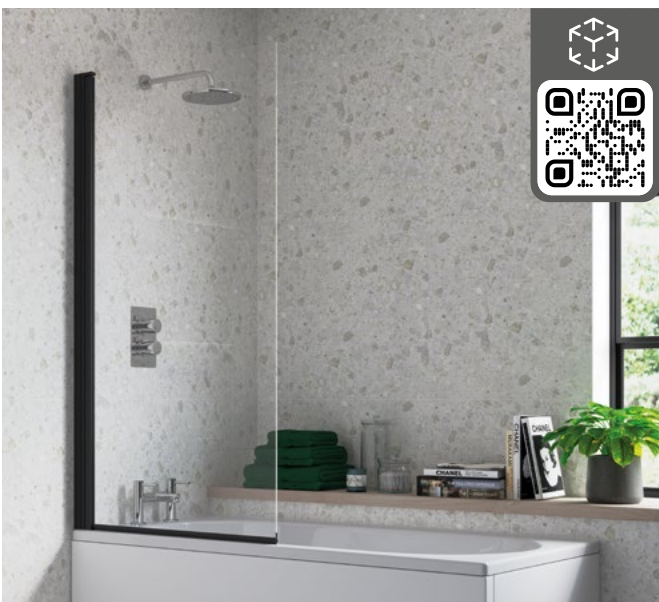

#### SINGLE STRAIGHT BATH SCREEN

Brushed Bronze CLAD108939 **£195**

- 6mm glass
- 1500mm high
- Easy clean glass
- 180° pivot
- Modern square profile

#### SINGLE STRAIGHT BATH SCREEN

Brushed Brass CLAD107501 **£195**

- 6mm glass
- 1500mm high
- Easy clean glass
- 180° pivot
- Contemporary brushed brass frame