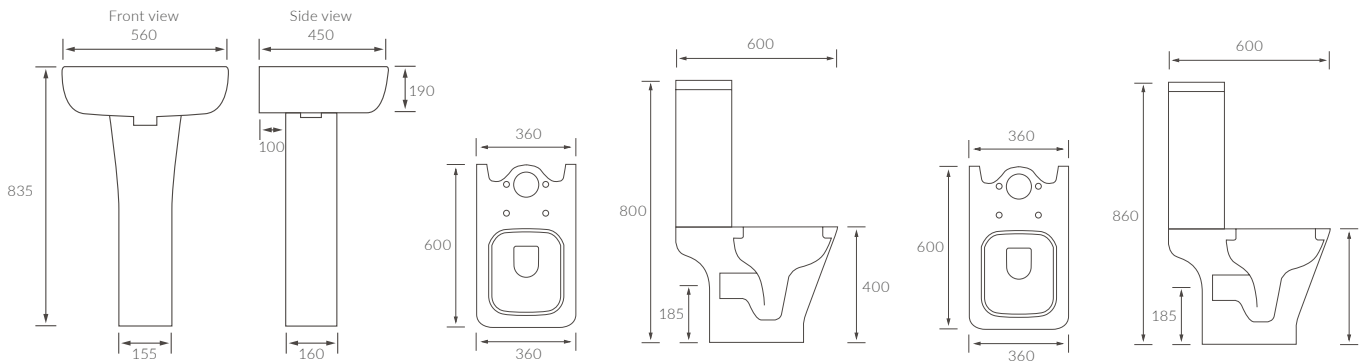

LARISA

BASIN WITH FULL PEDESTAL

560 x 450mm

CLOSE COUPLED PAN AND CISTERN

Open back

Coupling to soil stack:
Straight out and straight down

Distance from soil pipe spigot to wall: 155mm

Cistern inlet position: Left

CLOSE COUPLED RIMLESS & COMFORT HEIGHT PAN AND CISTERN

Open back

Coupling to soil stack:
Straight out and straight down

Distance from soil pipe spigot to wall: 155mm

Cistern inlet position: Left