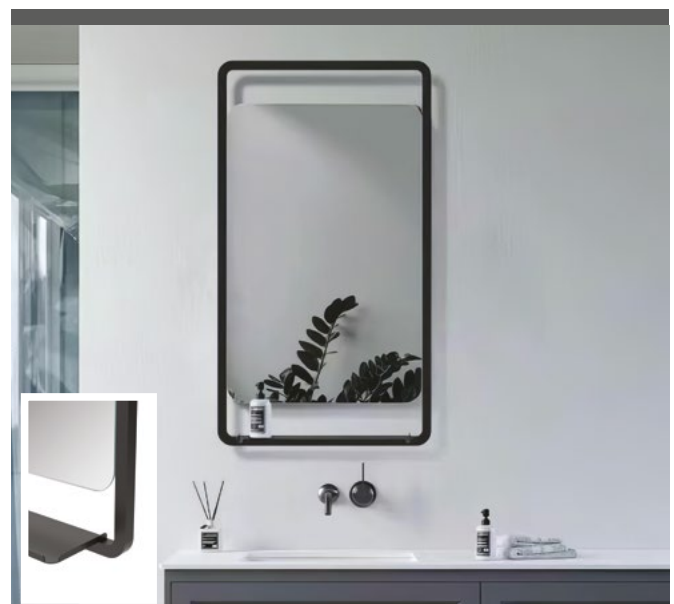

CASEY RECTANGLE MIRROR

Matt Black		
W500 x H900 x D140mm		
(inc. shelf)	CLAD106275	£185

- Matt black coated aluminium frame
- Detachable shelf
- 2 year guarantee