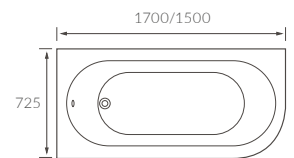

Left hand option shown