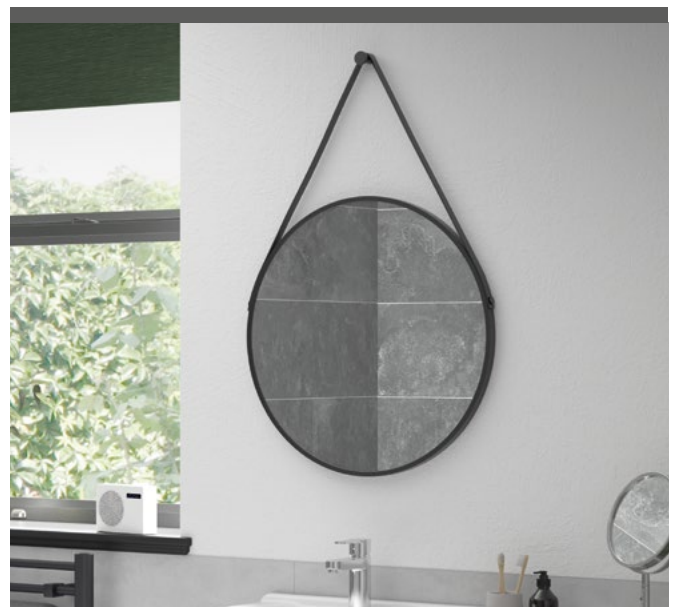

EMMI ROUND MIRROR

Matt Black

Dia 500mm

H989 (inc. strap) x D32mm

CLAD106271

£215

- Matt black coated aluminium frame with leather effect black strap and black hanging hook
- 2 year guarantee