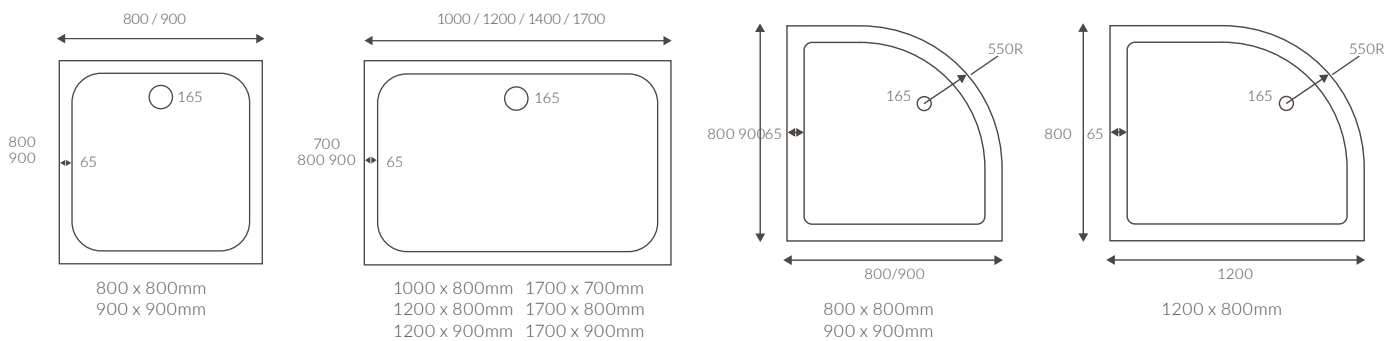

ANTI-SLIP ULTRASLIM TRAYS 25MM HIGH

ANTI-SLIP ULTRASLIM SQUARE TRAYS

ANTI-SLIP ULTRASLIM RECTANGULAR TRAYS

ANTI-SLIP ULTRASLIM QUADRANT TRAYS

ANTI-SLIP ULTRASLIM OFFSET QUADRANT TRAYS