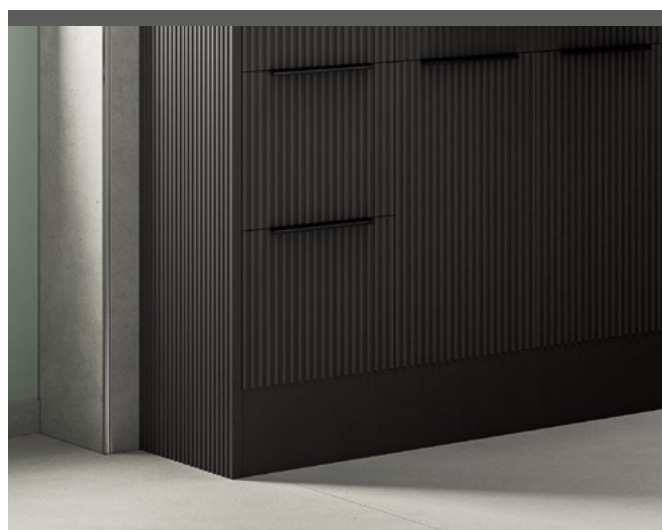

PLINTHS & PANELS

2.4m Plinth (height 150mm)			
Matt White	CLAD106158	£82	
Matt Graphite Grey	CLAD106170	£82	
Base End Panel 330 x 900mm			
Matt White	CLAD106159	£138	
Matt Graphite Grey	CLAD106171	£138	
Tall End Panel 330 x 2200mm			
Matt White	CLAD106160	£272	
Matt Graphite Grey	CLAD106172	£272	

*Height excludes legs