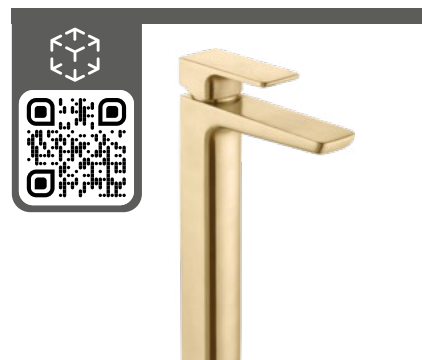

TALL BASIN MIXER

Brushed Brass CLAD105812 **£260**

Excl. Waste, min. 0.5 bar