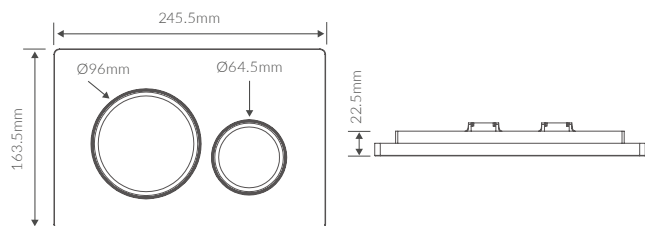

ROUND FLUSH PLATE