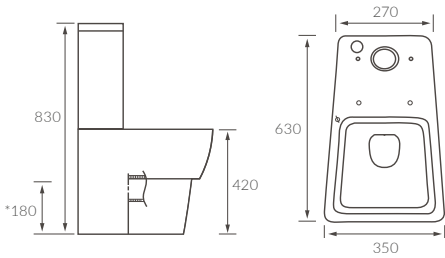

CLOSE COUPLED PAN AND CISTERN

Coupling to soil stack: Straight out and straight down
Distance from soil pipe spigot to wall: 225mm
Cistern inlet position: Left