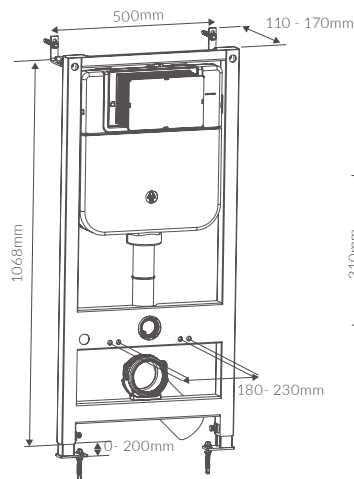

WALL HUNG WC FRAME
Excl. Cistern

WALL HUNG FRAMES, CONCEALED CISTERNS & FLUSH PLATES

LOW HEIGHT WC FRAME
Height including pipe 762mm