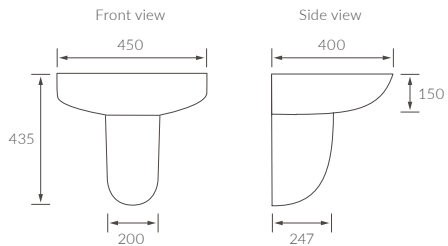

# AVA

**BASIN WITH FULL PEDESTAL**

550 x 400mm

**BASIN WITH SEMI PEDESTAL**

550 x 400mm

**BASIN WITH FULL PEDESTAL**

450 x 400mm

**BASIN WITH SEMI PEDESTAL**