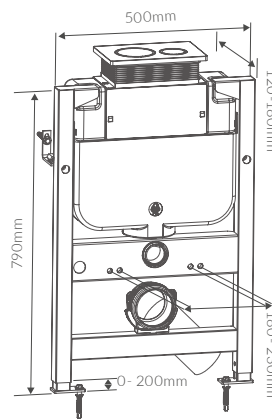

LOW HEIGHT WC FRAME
Incl. Cistern