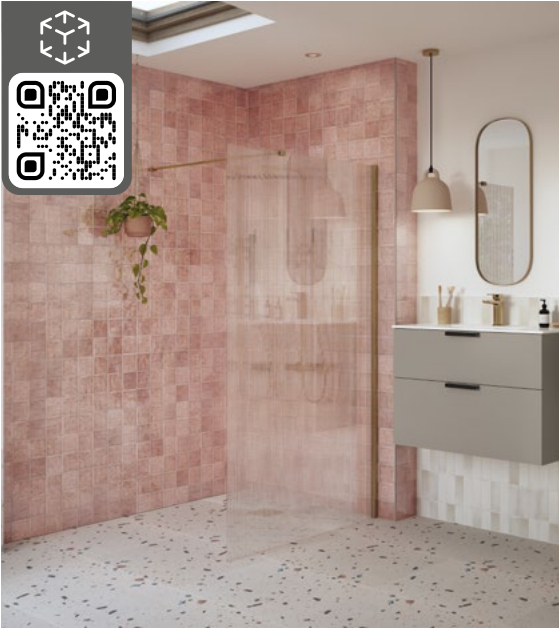

5 YEAR GUARANTEE
on all Brushed Bronze Enclosures

AMBER 8MM

WETROOM PANELS FLUTED GLASS BRUSHED BRONZE PROFILE

True wall adjustments
(min/max mm)

800mm	CLAD108962	£400	780 - 800
900mm	CLAD108963	£430	880 - 900
1000mm	CLAD108964	£455	980 - 1000
1200mm	CLAD108965	£500	1180 - 1200

Includes bracing kit.
Does not include optional side or splash panel.

OPTIONAL SIDE PANEL (Includes T-Piece and support bar)

800mm	CLAD108967	£400	780 - 800
900mm	CLAD108968	£430	880 - 900

AMBER 8MM

WETROOM PANELS CLEAR GLASS BRUSHED BRONZE PROFILE

True wall adjustments
(min/max mm)

500mm	CLAD108945	£235	480 - 500
700mm	CLAD108946	£240	680 - 700
760mm	CLAD108947	£247	740 - 760
800mm	CLAD108948	£250	780 - 800
900mm	CLAD108949	£260	880 - 900
1000mm	CLAD108950	£280	980 - 1000
1100mm	CLAD108951	£300	1080 - 1100
1200mm	CLAD108952	£320	1180 - 1200
1400mm	CLAD108953	£360	1380 - 1400

Includes bracing kit.
Does not include optional side or splash panel.

OPTIONAL SIDE PANEL (Includes T-Piece and support bar)

500mm	CLAD108955	£250	480 - 500
700mm	CLAD108956	£255	680 - 700
760mm	CLAD108957	£260	740 - 760
800mm	CLAD108958	£265	780 - 800
900mm	CLAD108959	£275	880 - 900

AMBER 8MM

OPTIONAL WETROOM 8MM SPLASH PANEL[†] BRUSHED BRONZE

300mm	CLAD108960	£199

Designed to control splashing in your bathroom.
Clear glass only, not compatible with our fluted glass panels.