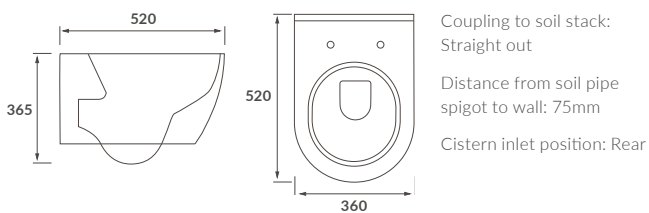

RIMLESS WALL HUNG PAN