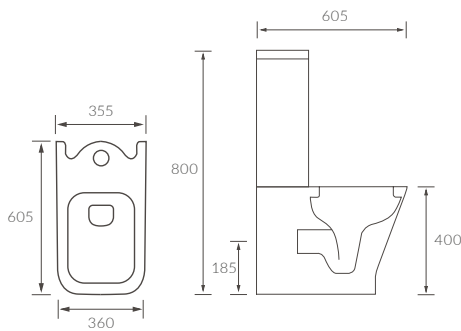

CLOSE COUPLED PAN AND CISTERN

Fully Shrouded

Coupling to soil stack:
Straight out and straight down

Distance from soil pipe spigot to wall: 164mm

Cistern inlet position: Left