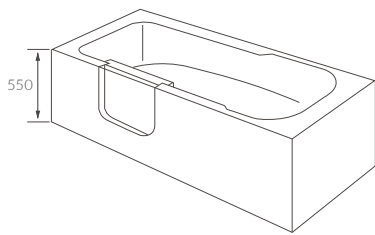

### 1690 X 690MM WALK IN EASY ACCESS BATH

Capacity 200 litres