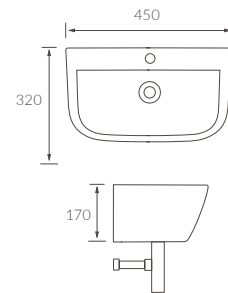

CLOAKROOM BASIN

450 x 320mm