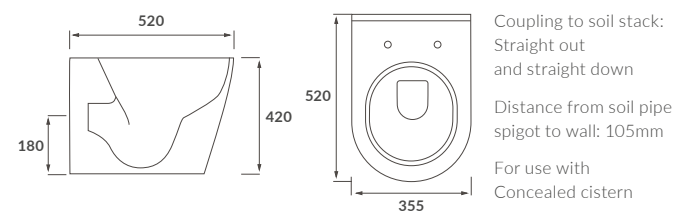

BACK TO WALL PAN