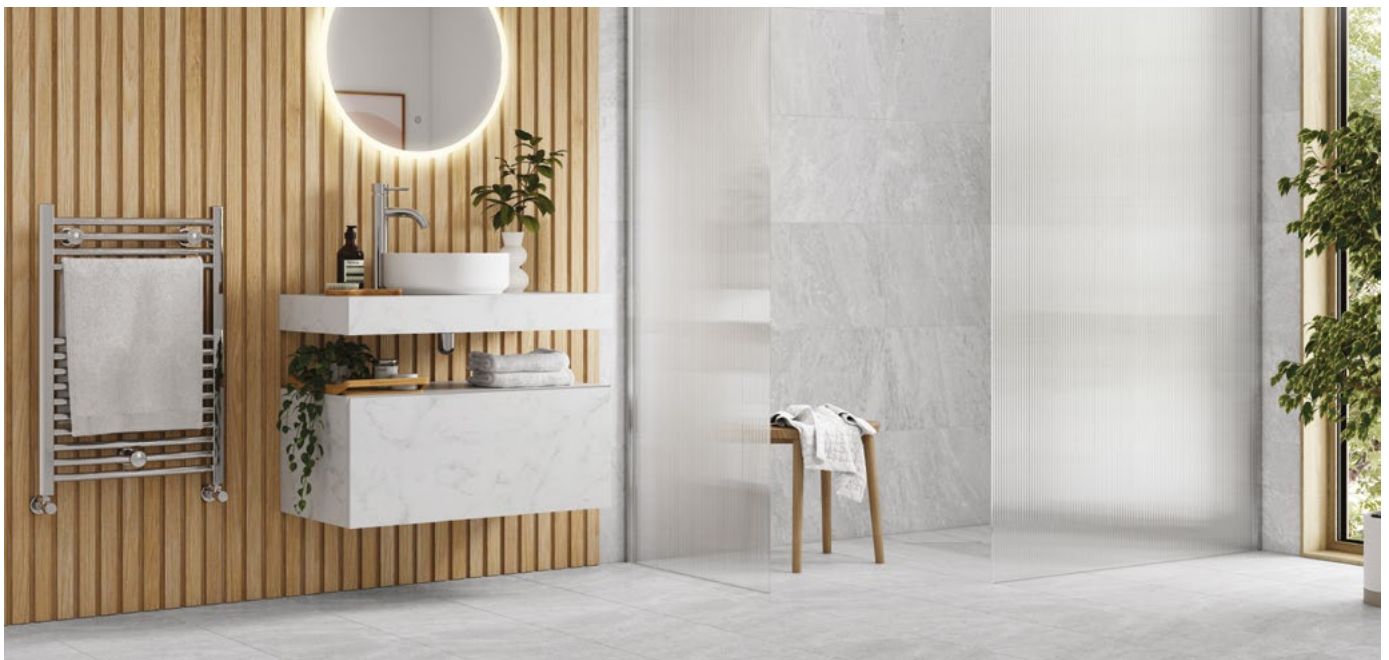

WETROOM COMPATIBLE

ADJUSTMENT FOR OUT OF TRUE WALLS

EASY CLEAN GLASS TREATMENT

APPROVED

† Rotates 90° inwards and 90° outwards. *Recommended for wetroom installations. Browse our full range of complementing trays (pages 164-167)