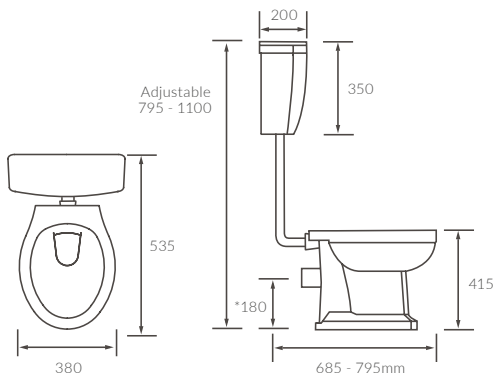

Coupling to soil stack: Straight out, straight down, Left or Right
Distance from soil pipe spigot to wall: Adjustable
Cistern inlet position: Left

LOW LEVEL PAN AND CISTERN