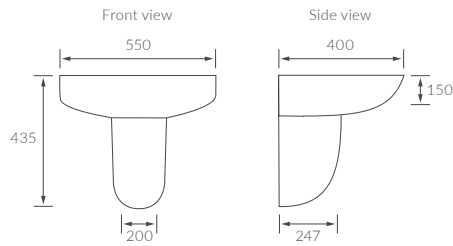

# AVA

**BASIN WITH FULL PEDESTAL**

550 x 400mm

**BASIN WITH SEMI PEDESTAL**

550 x 400mm

**BASIN WITH FULL PEDESTAL**

450 x 400mm

**BASIN WITH SEMI PEDESTAL**