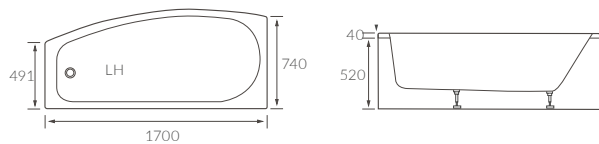

JASPER SINGLE END BATH LH AND RH

Capacity 170 litres