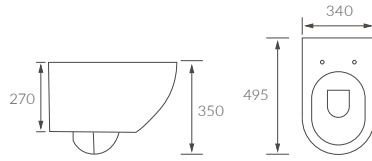

RIMLESS WALL HUNG PAN

Coupling to soil stack: Straight out and straight down

Distance from soil pipe spigot to wall: 105mm

For use with Concealed cistern