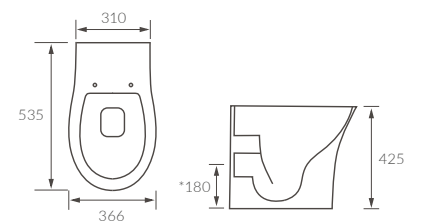

BACK TO WALL PAN

Coupling to soil stack:
Straight out and straight down

Distance from soil pipe spigot to wall: 105mm

For use with concealed cistern