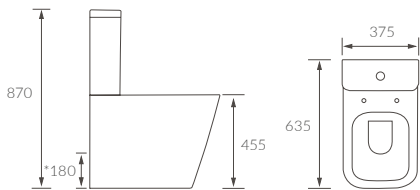

CLOSE COUPLED WC RIMLESS COMFORT HEIGHT FULLY SHROUDED

Coupling to soil stack:
Straight out
and straight down
Distance from soil pipe
spigot to wall: 205mm
Cistern inlet position:
Left