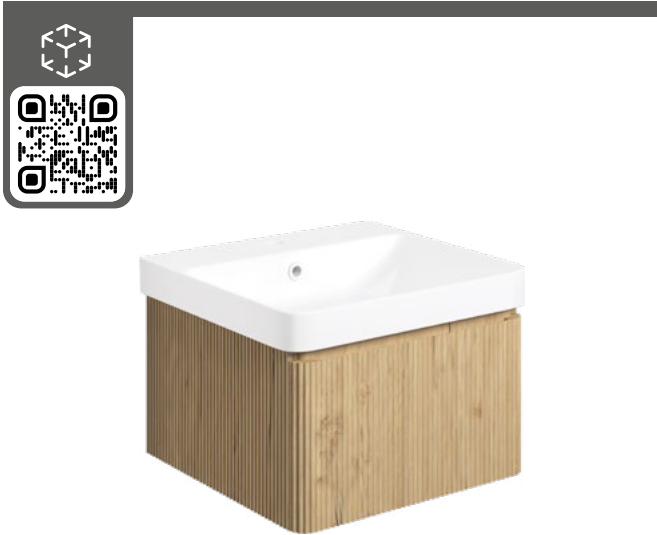

WALL HUNG 500MM BASIN UNIT

W500 X H360 X D460mm

Textured Oak

CLAD108921

£375

*Includes
1 tap hole
ceramic basin.*