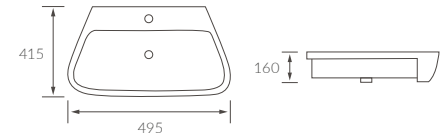

SEMI RECESSED BASIN
495 x 415mm