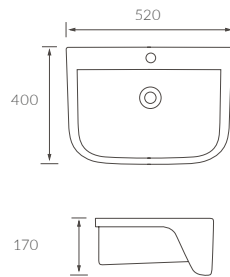

SEMI RECESSED BASIN

520 x 400mm