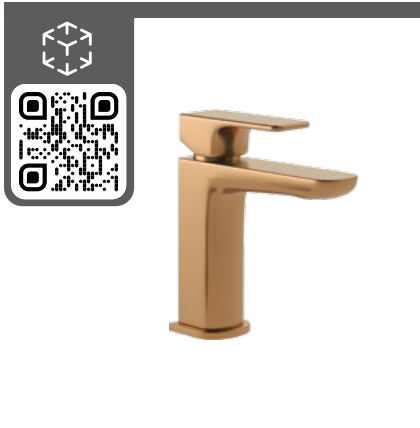

# CONTOUR

Brushed Bronze

**BASIN MIXER**

Brushed Bronze CLAD108993 **£190**  
*Incl. Waste, min. 0.5 bar*

**CLOAKROOM BASIN MIXER**

Brushed Bronze CLAD108994 **£175**  
*Incl. Waste, min. 0.5 bar*

**TALL BASIN MIXER**