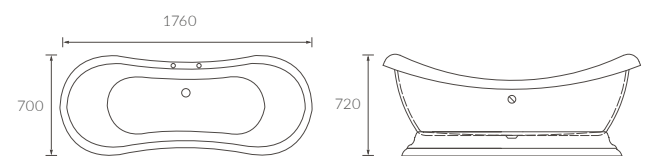

JOELLE FLOORSTANDING BATH

Capacity 175 litres