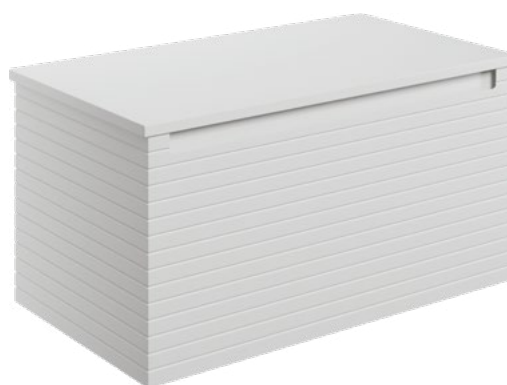

CHOOSE A WASHBOWL (PAGE 67)

WALL HUNG 800MM 1 DRAWER BASIN UNIT & TOP

W800 x H413 x D460mm

Matt Cotton	CLAD106930	£870	<i>Includes colour matched worktop</i>
Matt Mineral Grey	CLAD106935	£870	
Matt Willow Green	CLAD106940	£870