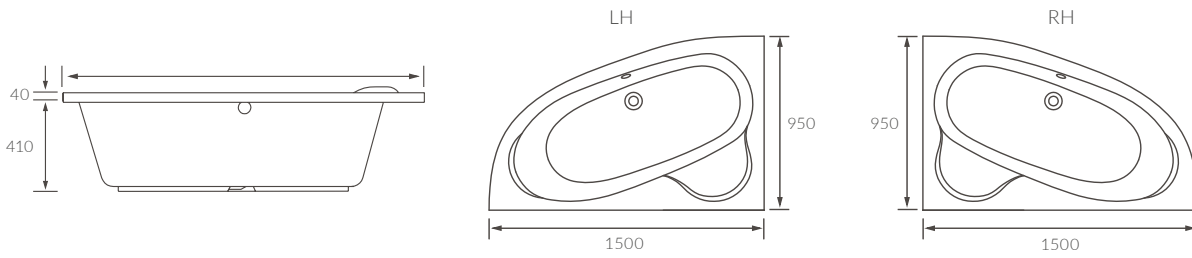

CORNER BATHS

CAVENDISH CORNER BATH LH AND RH

Capacity 180 litres