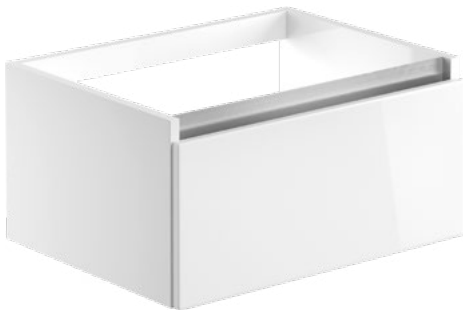

CHOOSE A WORKTOP (PAGE 47) AND WASHBOWL (PAGE 67)

WALL HUNG 600MM BASIN UNIT
W600 x H300 x D458mm

White Gloss CLAD101525 **£285** No top
Matt Latte CLAD101550 **£285**