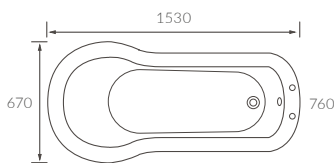

IVY BATH

Capacity 1530 x 670 x 760mm - 147 litres