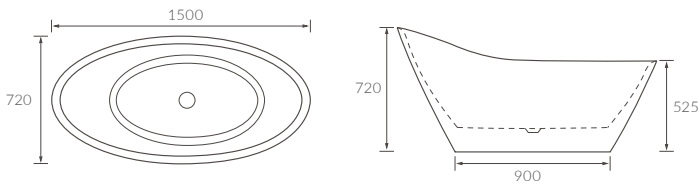

HANNAH FLOORSTANDING BATH

Capacity - 142 litres