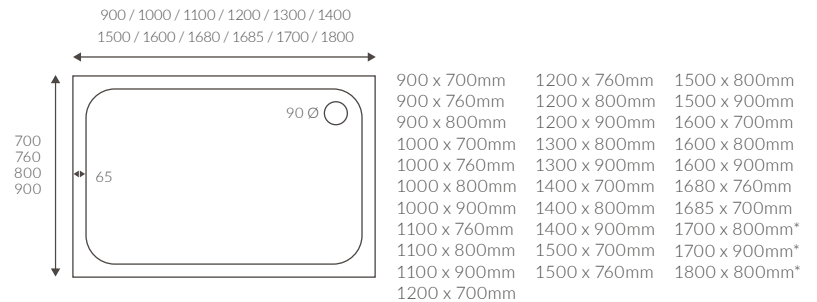

LOW PROFILE RECTANGULAR TRAYS