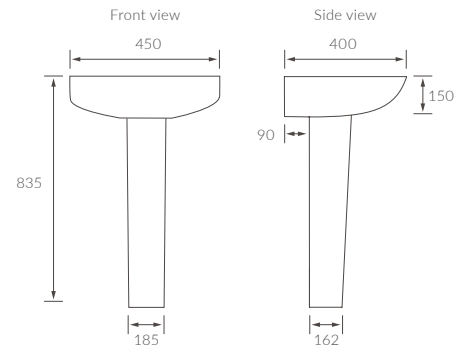

# AVA

**BASIN WITH FULL PEDESTAL**

550 x 400mm

**BASIN WITH SEMI PEDESTAL**

550 x 400mm

**BASIN WITH FULL PEDESTAL**

450 x 400mm

**BASIN WITH SEMI PEDESTAL**